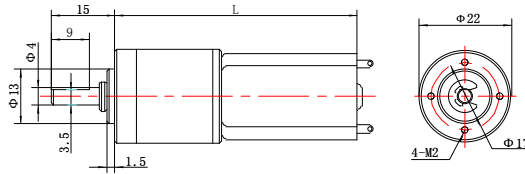

# 22PA/20ZYT32 PM DC PLANETARY GEAR MOTOR

● Mechanical Dimensions

● 22PAXXXG/20ZYT32-1244

Rated Voltage	V	12													
Reduction ratio	1:X	16	19	22.6	64	76	90.3	107	256	304	361	428	509	1024	1216
Stage	#	2	2	2	3	3	3	3	4	4	4	4	4	5	5
No-load speed	rpm	275	232	196	69	58	49	41	17	14	12	10	8.6	4.3	3.6
Rated speed	rpm	238	200	169	59	50	42	36	15	13	11	8.9	7.5	3.7	3.1
Rated Torque	kg.cm	0.13	0.15	0.18	0.47	0.55	0.66	0.78	1.7	2.0	2.3	2.8	3.3	6.0	7.0
Gear motor length (L)	mm	53.5	53.5	53.5	58.5	58.5	58.5	58.5	63.5	63.5	63.5	63.5	63.5	68.5	68.5
Moment Possible Max Torque	kg.cm	6	6	6	9	9	9	9	12	12	12	12	12	15	15

● 22PAXXXG/20ZYT32-1292

Rated Voltage	V	12													
Reduction ratio	1:X	16	19	22.6	64	76	90.3	107	256	304	361	428	509	1024	1216
Stage	#	2	2	2	3	3	3	3	4	4	4	4	4	5	5
No-load speed	rpm	575	484	409	144	121	102	86	36	30	25	21	18	9	7.6
Rated speed	rpm	444	374	316	111	93	79	66	28	23	20	17	14	6.9	5.8
Rated Torque	kg.cm	0.32	0.38	0.46	1.2	1.4	1.6	2.0	4.2	4.9	5.9	7.0	7.0	7.0	7.0
Gear motor length (L)	mm	53.5	53.5	53.5	58.5	58.5	58.5	58.5	63.5	63.5	63.5	63.5	63.5	68.5	68.5
Moment Possible Max Torque	kg.cm	6	6	6	9	9	9	9	12	12	12	12	12	15	15

● 22PAXXXG/20ZYT32-2492

Rated Voltage	V	24													
Reduction ratio	1:X	16	19	22.6	64	76	90.3	107	256	304	361	428	509	1024	1216
Stage	#	2	2	2	3	3	3	3	4	4	4	4	4	5	5
No-load speed	rpm	575	484	409	144	121	102	86	36	30	25	21	18	9	7.6
Rated speed	rpm	444	374	316	111	93	79	66	28	23	20	17	14	6.9	5.8
Rated Torque	kg.cm	0.32	0.38	0.46	1.2	1.4	1.6	2.0	4.2	4.9	5.9	7.0	7.0	7.0	7.0
Gear motor length (L)	mm	53.5	53.5	53.5	58.5	58.5	58.5	58.5	63.5	63.5	63.5	63.5	63.5	68.5	68.5
Moment Possible Max Torque	kg.cm	6	6	6	9	9	9	9	12	12	12	12	12	15	15

Product Code:

<b>22</b>	<b>PA</b>	<b>16</b>	<b>G</b>	/	<b>20</b>	<b>ZYT</b>	<b>32</b>	-	<b>1230</b>
Size	Type	Ratio	Bearing		Size	Type	Length		Voltage and Speed
22mm	Planetary	16:1	Ball		20mm	Ferrite	32mm		12=12V;30=3000rpm